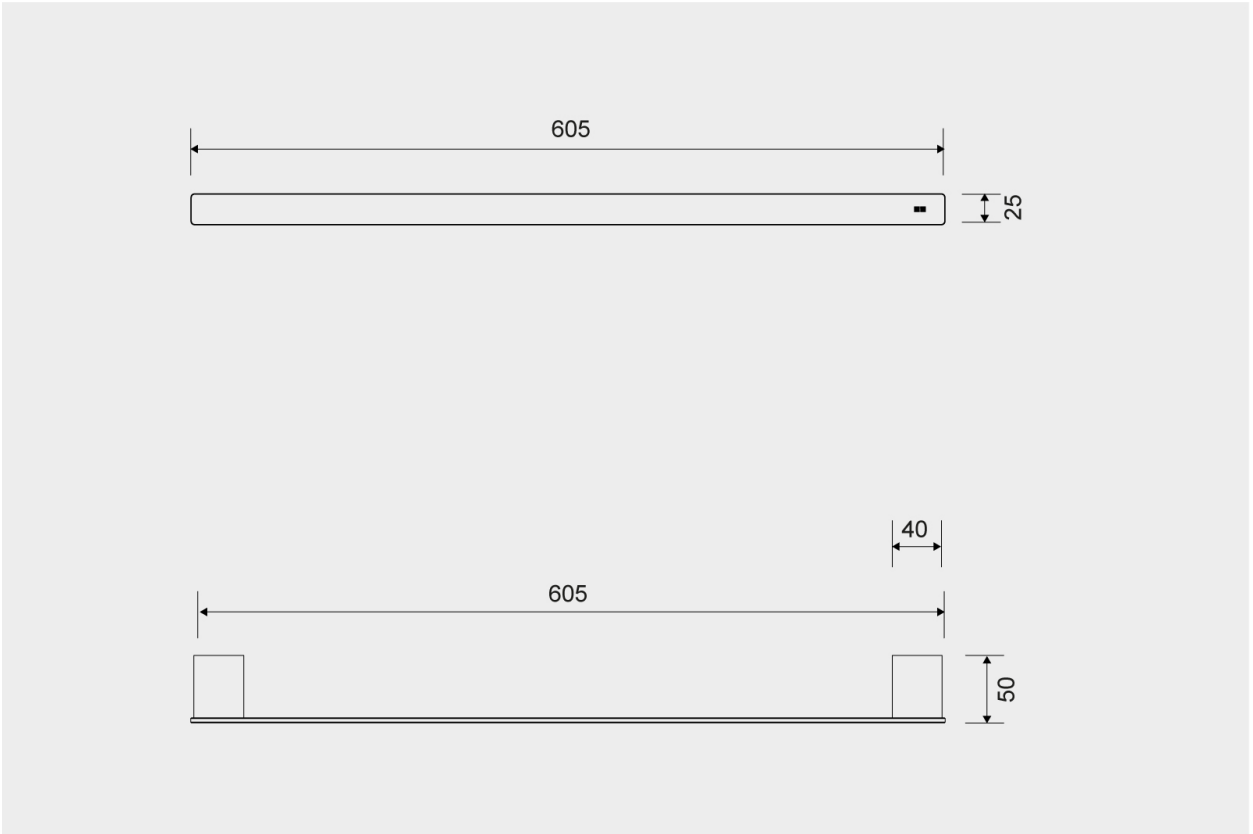

## 7083

Reframe | Towel bar

Towel bar Copper

The towel bar harmonises perfectly with the rest of the collection and ensures that even your softest and airiest towels always hand perfectly. It has a unique bracket to ensure that the rail is firmly fitted to the wall.

The pack contains fittings, screws and an Unbraco key for assembly.

### Specifications

ITEM NUMBER	GTIN NUMBER	WEIGHT
7083	5707692010854	850 g
MATERIAL	SURFACE	HEIGHT
Stainless steel (AISI 304)	PVD: Copper	25 mm
DEPTH	WIDTH	
50 mm	605 mm	

**7083**

Products